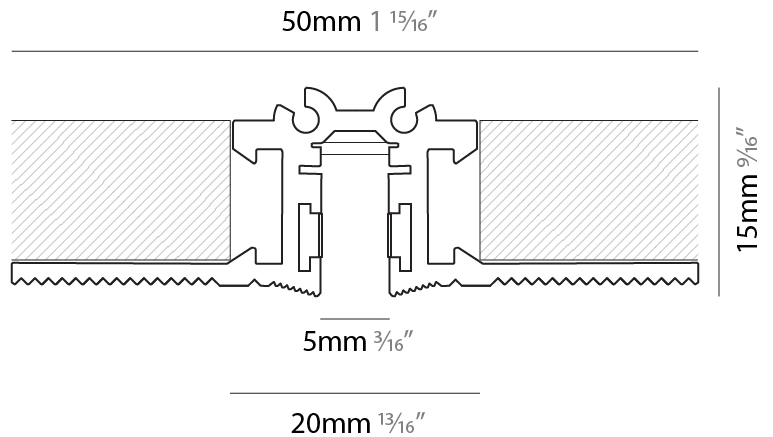

PROJECT	_____
TYPE	_____
SPECIFIER	_____
QUANTITY	_____
DATE	_____

JUST BLACK SYSTEM TRIMLESS

A3JB-TRM-SYS

base number

1. To build a product code in our configurator select the specify button on the base model # product page
2. To build a manual product code on this datasheet choose from the options listed below in blue font and add the suffix to the base model #

GENERAL

Series: Just Black System _____
Brand: Prolicht _____
Division: Architectural _____
Mounting Type: Trimless _____
Mounting Location: Wall / Ceiling _____
Subcategory: Modular _____

PHYSICAL

Light Distribution: Direct _____
Diffuser: PMMA - Opal _____

ELECTRICAL

Dimming: Non-Dimming / Phase Dimming (120Vac only) / 0-10V Dimming _____

LED

OPTICAL

Beam Angle: 96 _____
Adjustability: Fixed _____

RATINGS AND CERTIFICATIONS

Certified By: CSA Certified to UL and CSA Standards _____
IP rating: IP20 _____