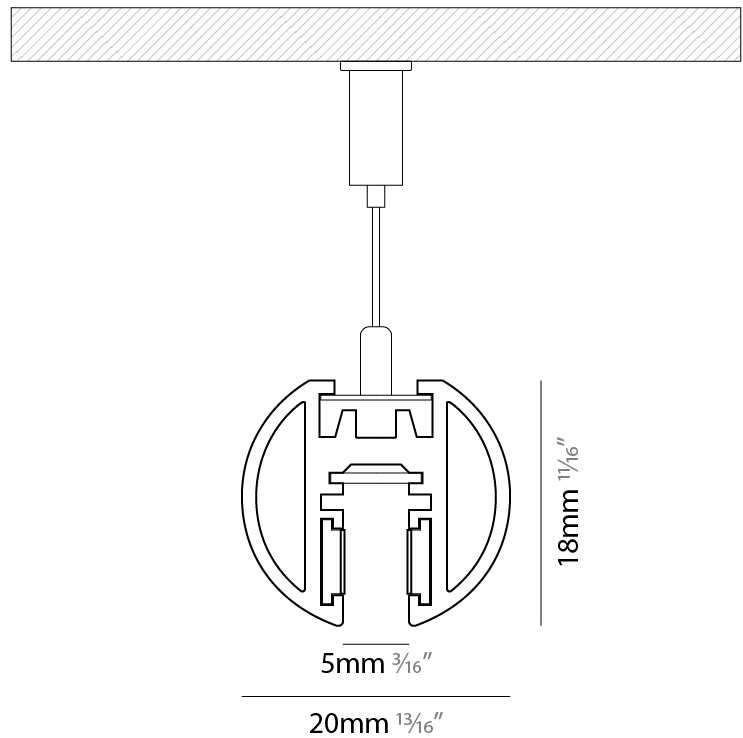

PROJECT	_____
TYPE	_____
SPECIFIER	_____
QUANTITY	_____
DATE	_____

JUST BLACK SYSTEM SUSPENSION

A3JB-SUS-SYS

base number

1. To build a product code in our configurator select the specify button on the base model # product page
2. To build a manual product code on this datasheet choose from the options listed below in blue font and add the suffix to the base model #

GENERAL

Series: Just Black System
Brand: Prolicht
Division: Architectural
Mounting Type: Suspension
Mounting Location: Ceiling
Subcategory: Modular

PHYSICAL

Light Distribution: Direct
Diffuser: PMMA - Opal

ELECTRICAL

Dimming: Non-Dimming / Phase Dimming (120Vac only) / 0-10V Dimming

LED

OPTICAL
Beam Angle: 96
Adjustability: Fixed

RATINGS AND CERTIFICATIONS

Certified By: CSA Certified to UL and CSA Standards
IP rating: IP20